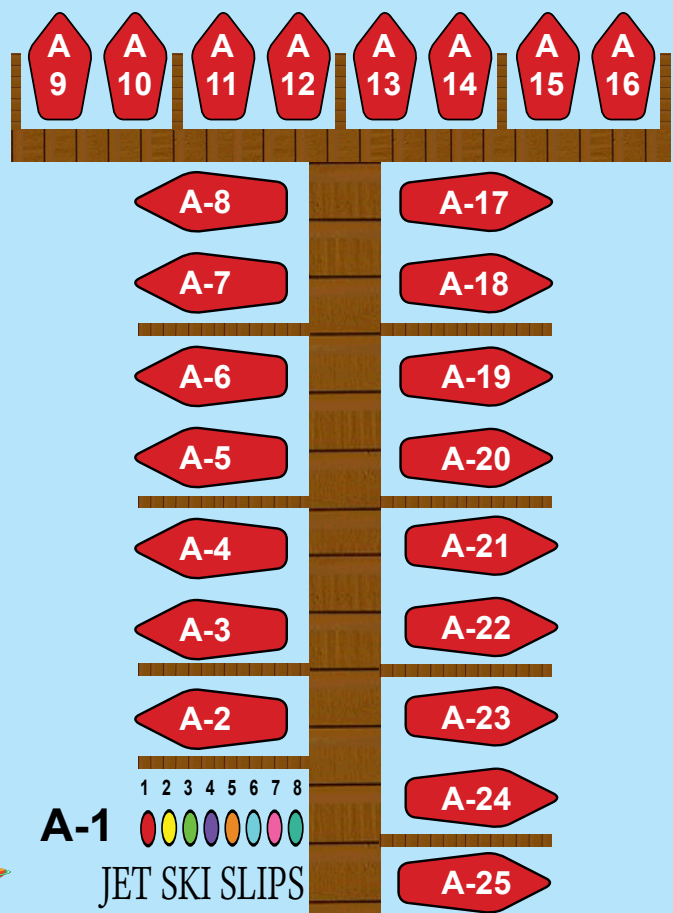

DOCK A

DOCK B

DOCK C  
FUEL  
& PUMP-OUT FACILITY  
(DIESEL/REG./SUPER)

DOCK D  
FLOATING DOCK

DOCK E  
FLOATING DOCK

ENTER

Parking Lot

TRAVEL  
LIFT  
LAUNCH  
AREA

WORK  
SLIP

Main Office

The Dockside  
Restaurant & Tiki Bar

Restrooms  
Showers  
Laundry

Main Parking Lot

FORK LIFT  
LAUNCH  
AREA

PICNIC  
AREA

Rack & Cradle Storage

Imbrie Place