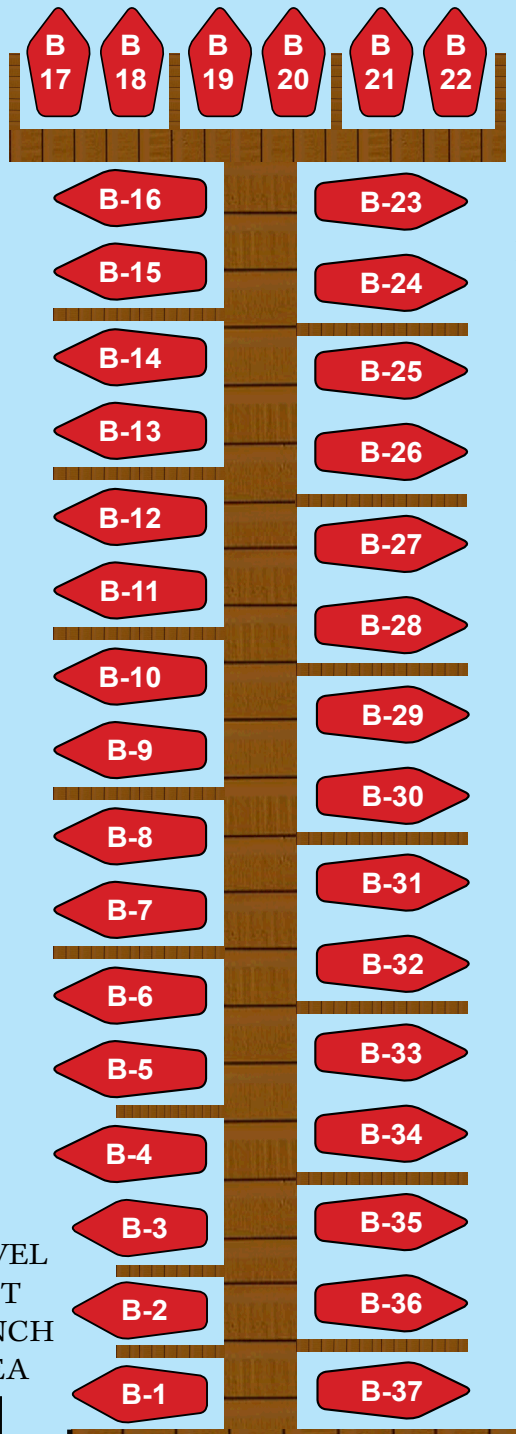

DOCK A

DOCK B

DOCK C  
FUEL  
& PUMP-OUT FACILITY  
(DIESEL/REG./SUPER)

DOCK D  
FLOATING DOCK

DOCK E  
FLOATING DOCK

ENTER

Parking Lot

TRAVEL  
LIFT  
LAUNCH  
AREA

WORK  
SLIP

Main Office

The Dockside  
Restaurant & Tiki Bar

Restrooms  
Showers  
Laundry

Main Parking Lot

FORK LIFT  
LAUNCH  
AREA

PICNIC  
AREA

Rack & Cradle Storage

Imbrie Place